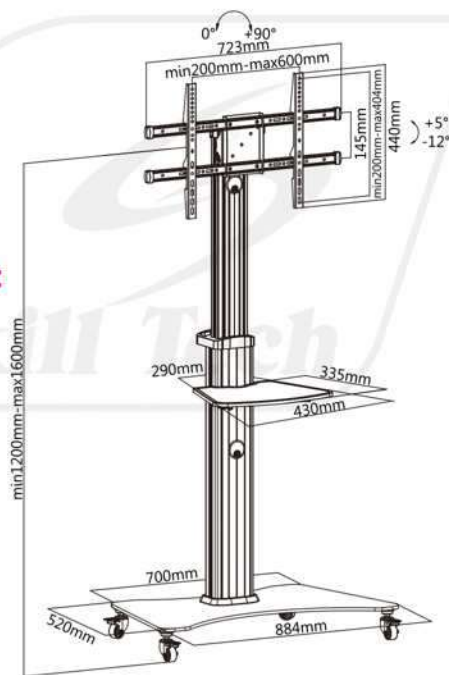

SH 466FS TV CART

For most 37"-70" flat panel TVs

**Height & Angle
Adjustable for Perfect
Viewing Position**

Screen Size
37"-70"

VESA Compatible
**200x200 300x200
300x300 400x200
400x300 400x400
600x400**

Tilt Range
+5°--12°

Screen Rotation
90°

Weight Capacity
40kg/88lbs

Cable
Management

Portrait or Landscape Orientation
ideal for TV viewing and
presentation use.

Cable Management
keeps everything organized.

Locking Casters
ensures increased stability and safety.